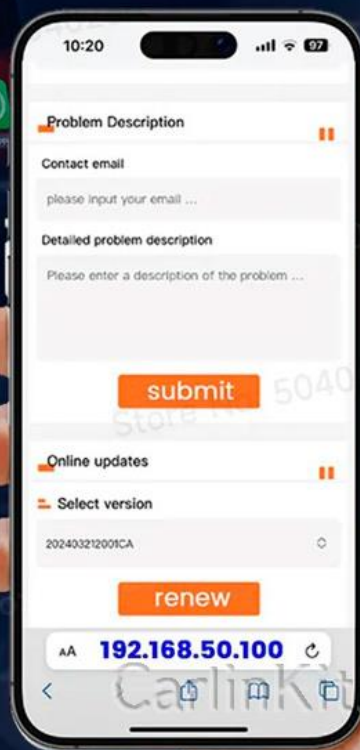

Split Screen Design

Support split screen display, music and navigation are applicable at the same time without interfering with each other.

Support Online Upgrade

Just enter the upgrade URL **192.168.50.100** in the iPhone browser to perform online upgrades, feedback problems, background operations, etc

Updated Version

Feedback Problems

More Setup Options

Easy to Use, Three-Step Operation

Support Multiple Apps, Less Delay, Faster Connection

MINI SE

Plug and play

Voice Control