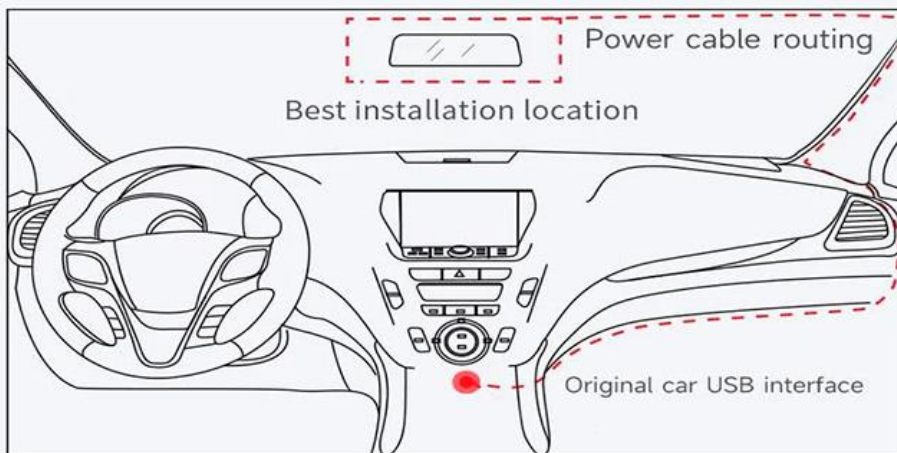

148°

Wide Angle Lens

Its 148 ultra-wide angle shot captures the entire road.

Emergency recording

Emergency recording, automatic lock protection to prevent being overwritten

Qualcomm chip

Qualcomm octa-core 4G+64GB chip is more stable and fast

148° really wide angle

Easily cover 3 lanes in short distances

Real-time driving record

Full screen video recording

Real-time Traffic

Loop video

Installation Guide **Standard Preamble**

1. It is recommended to install the product near the rear view mirror of the car, where the image view is better
2. Use the included stick to bury the power cable into the roof / A-pillar seal
3. The lens can be adjusted 30° from front to back. When using the lens, please adjust the shooting angle to ensure the best shooting effect

Note: Due to different models, the location of the fuse Box will be different.
Please refer to the owner's manual for the specific location.

EAU Version

4G LTE Band: B1/3/5/7/8/20/28/38/40/41
3G WCDMA: B1/2/5/8
2G GSM/EDGE: 850/900/1800/1900MHz