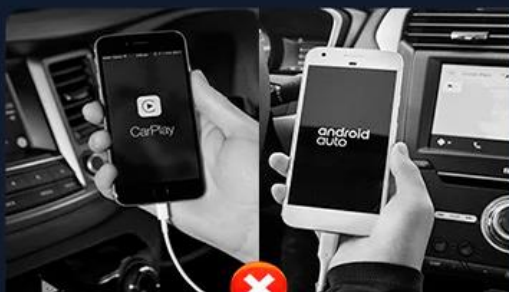

# Support Original Vehicle Control

The original car function is no fun to drive

You can enjoy various video music App

Supports wired CarPlay or wired Android Auto only

Android 10.0 with wireless CarPlay and wireless Android Auto

Mobile navigation is not secure and inconvenient to answer calls

Say goodbye to data lines Multiple navigation choices

# 3 in 1 Multimedia Systems

Wireless CarPlay & Wireless Android Auto, get rid of the trouble of wired connection, wireless automatic connection wireless CarPlay.