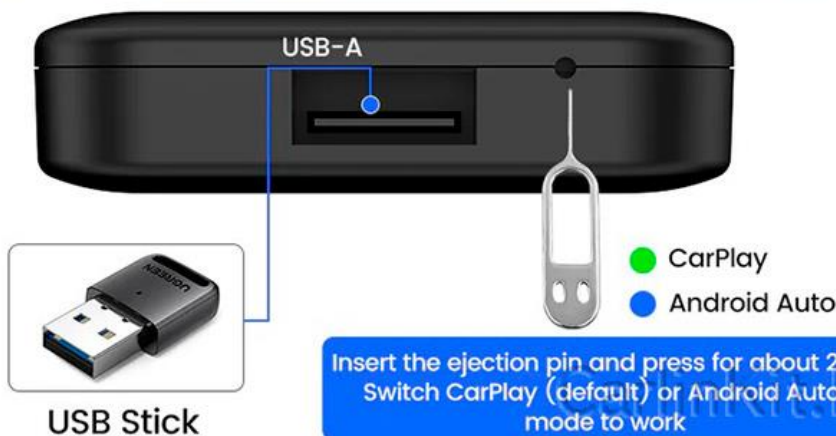

# 3 in 1 Multimedia Systems

Wireless CarPlay & Wireless Android Auto, get rid of the trouble of wired connection, wireless automatic connection wireless CarPlay.

# Interface Description

Insert TF card metal side up  
 Note: Don't insert the TF card backward,  
 the wrong way will damage the product's card slot.