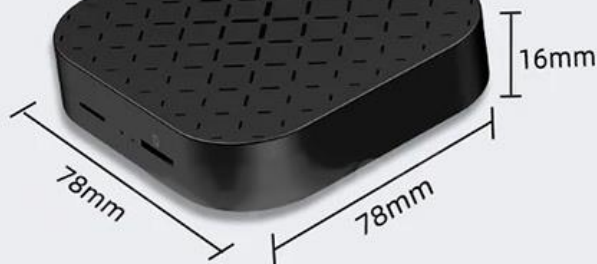

EASY TO CARRY

Portable slim and compact

Qualcomm chip