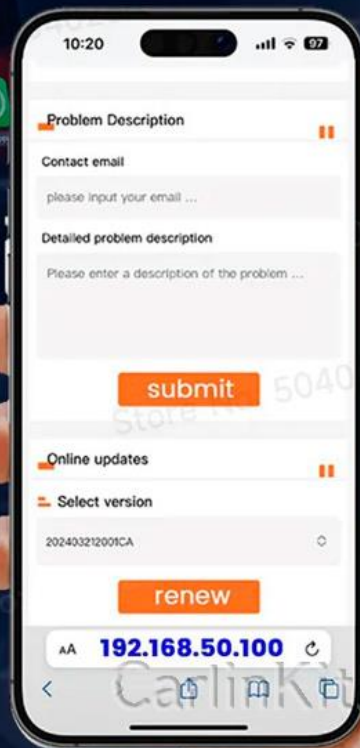

Split Screen Design

Support split screen display, music and navigation are applicable at the same time without interfering with each other.

Support Online Upgrade

Just enter the upgrade URL **192.168.50.100** in the iPhone browser to perform online upgrades, feedback problems, background operations, etc

Updated Version

Feedback Problems

More Setup Options

Easy to Use, Three-Step Operation

Support Multiple Apps, Less Delay, Faster Connection

MINI SE

Plug and play

Voice Control